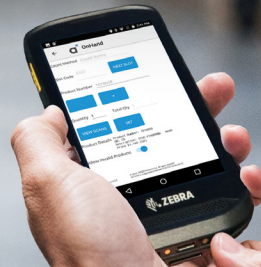

# Handheld Inventory Management Solution

Designed to increase sales and boost profitability on the go

Integrated to ACCEO Profitmaster

## Track products

Get a wealth of information on products instantly and conveniently. Eliminate the use of paper documents and scan products directly from pallets.