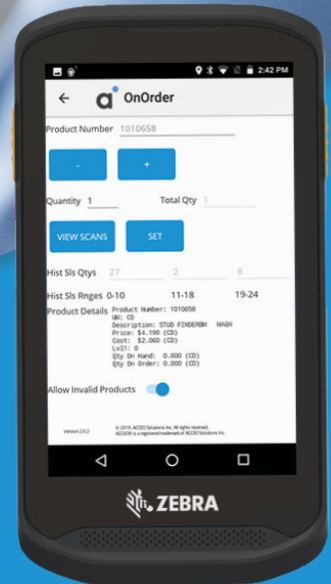

# Handheld Inventory Management Solution

Designed to increase sales and boost profitability on the go

Integrated to ACCEO Profitmaster

## Track products

Get a wealth of information on products instantly and conveniently. Eliminate the use of paper documents and scan products directly from pallets.