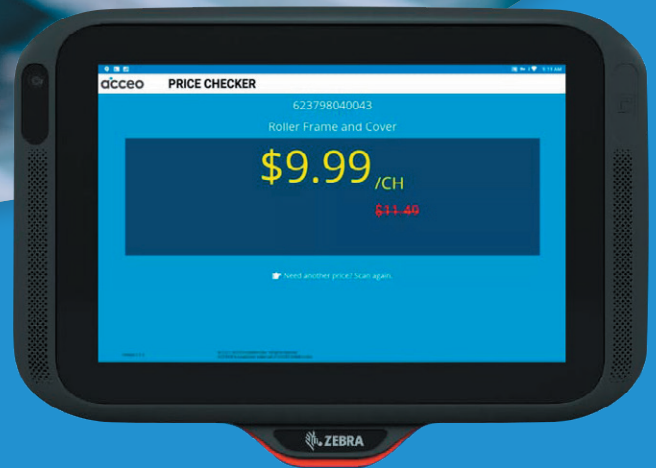

# A New Generation of Price Checkers Has Arrived!

Transform the customer experience with the ultimate in self-service!

### CC600

With the affordable 5-inch Zebra CC600, you can put the convenience of price checks in every aisle or department.

### CC6000

The 10-inch Zebra CC6000 is a bigger brighter canvas to display your product prices and your brilliant banner colours.