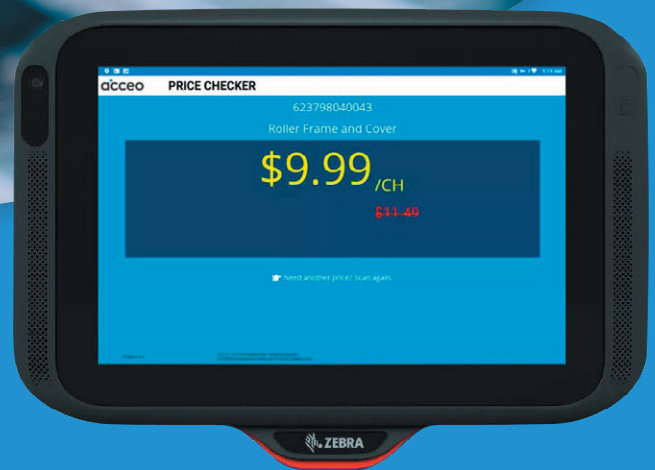

# A New Generation of Price Checkers Has Arrived!

Transform the customer  
experience with the  
ultimate in self-service!

### CC600

With the affordable 5-inch Zebra CC600, you can put the convenience of price checks in every aisle or department.

### CC6000

The 10-inch Zebra CC6000 is a bigger brighter canvas to display your product prices and your brilliant banner colours.